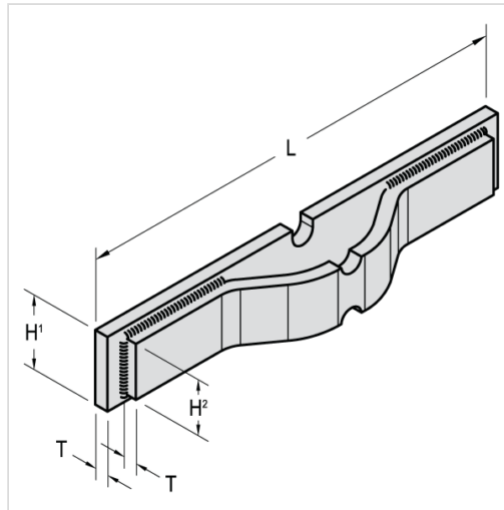

1 1/8 X 2 X 6 - 20S

Mac Chain Co. Ltd.
ATTACHMENTS > Fabricated Steel Skookum Flights Attachments

800-663-0072
[UNITED STATES]

800-663-0072
[WESTERN CANADA]

877-833-1653
[EASTERN CANADA]

Industry: Forest Products

Mac Fabricated Steel Skookum Flights may be installed at our plant or shipped separately for your installation at the job site

Part Number	Weight	Height	Overall Height		
		H2	H1	L	T
1 1/8 X 2 X 6 - 20S	31.090	3.000	4.000	20.000	3/4