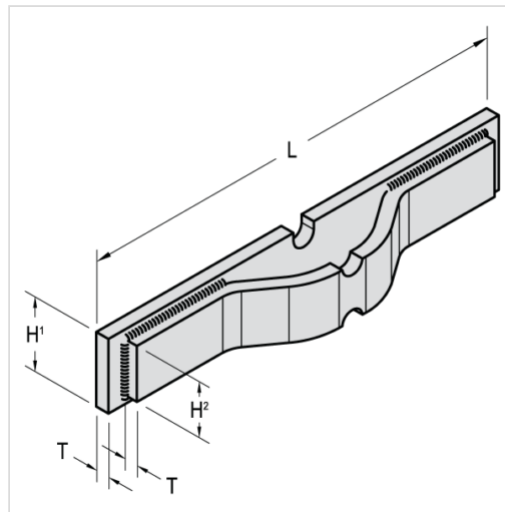

1 1/8 X 2 X 6 - 20S

Mac Chain Co. Ltd.
ATTACHMENTS > Fabricated Steel Skookum Flights Attachments

800-663-0072
[UNITED STATES]

800-663-0072
[WESTERN CANADA]

877-833-1653
[EASTERN CANADA]

Industry: Forest Products

Mac Fabricated Steel Skookum Flights may be installed at our plant or shipped separately for your installation at the job site

Part Number	Weight	Height	Overall Height		
		H2	H1	L	T
1 1/8 X 2 X 6 - 20S	31.090	3.000	4.000	20.000	3/4