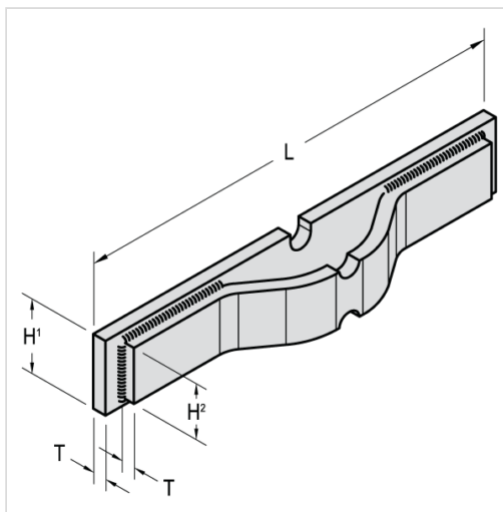

1 1/8 X 2 X 6 - 20S

Mac Chain Co. Ltd.  
ATTACHMENTS > Fabricated Steel Skookum Flights Attachments

800-663-0072  
[UNITED STATES]

800-663-0072  
[WESTERN CANADA]

877-833-1653  
[EASTERN CANADA]

Industry: Forest Products

Mac Fabricated Steel Skookum Flights may be installed at our plant or shipped separately for your installation at the job site

Part Number	Weight	Height	Overall Height		
		H2	H1	L	T
1 1/8 X 2 X 6 - 20S	31.090	3.000	4.000	20.000	3/4