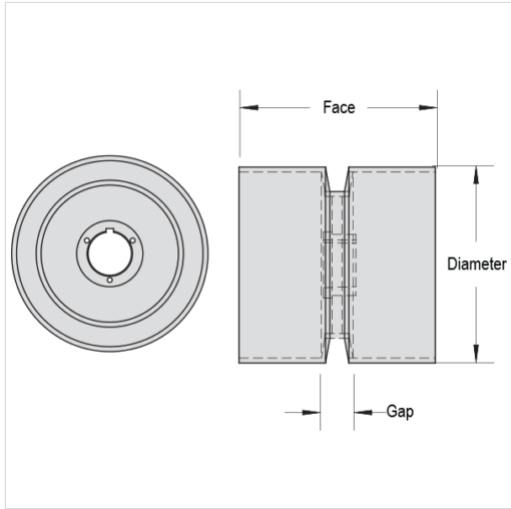

24-30
Mac Chain Co. Ltd.
LONG LINK IDLER DRUM SPROCKETS > 24 Diameter

800-663-0072
[UNITED STATES]

800-663-0072
[WESTERN CANADA]

877-833-1653
[EASTERN CANADA]

Part Number	Tooth Face	Diameter	Drum Flange Thickness
24-30	30	24	1/2