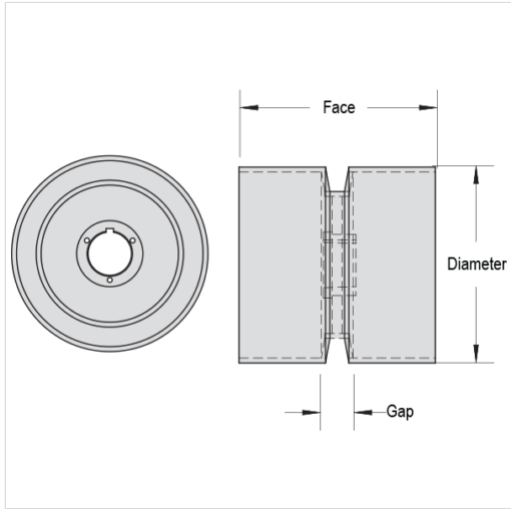

24-30  
Mac Chain Co. Ltd.  
LONG LINK IDLER DRUM SPROCKETS > 24 Diameter

800-663-0072  
[UNITED STATES]

800-663-0072  
[WESTERN CANADA]

877-833-1653  
[EASTERN CANADA]

Part Number	Tooth Face	Diameter	Drum Flange Thickness
24-30	30	24	1/2