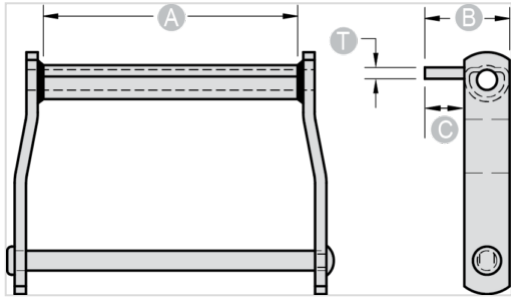

Industry: Mobile Wood Waste Recycling, Forest Products

NOTE: All dimensions shown in inches unless noted otherwise. C3 attachment is welded on top of barrel.

Part Number	A	B	C	T
C3 - WD118	13 3/8	4	2	1/2