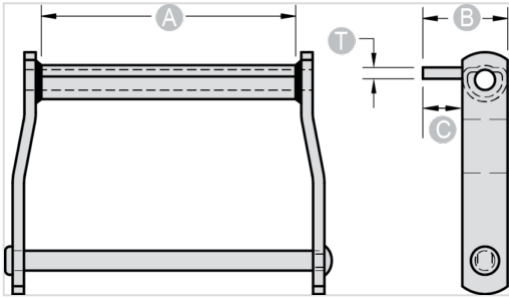

Industry: Mobile Wood Waste Recycling, Forest Products

NOTE: All dimensions shown in inches unless noted otherwise. C3 attachment is welded on top of barrel.

Part Number	A	B	C	T
C3 - WD118	13 3/8	4	2	1/2