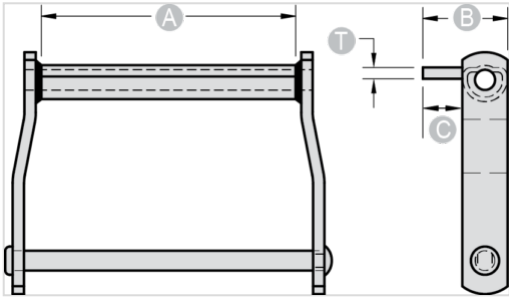

Industry: Mobile Wood Waste Recycling, Forest Products

NOTE: All dimensions shown in inches unless noted otherwise. C4 attachment is welded on top of barrel.

Part Number	A	B	C	T
C4 - WD112	9	4 1/2	3	3/8