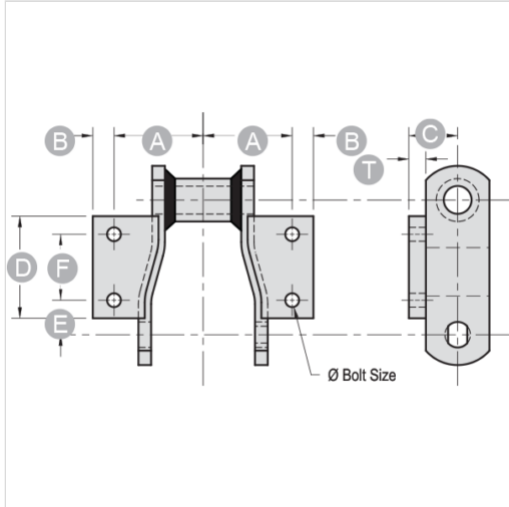

## K2-WR82XHD

ATTACHMENTS > Welded Steel Chain Attachments

*Industry: AG Spreader, Grain Processing, Car Wash Conveyor, Forest Products*

NOTE: All dimensions shown in inches unless noted otherwise.

Part Number	Ø Bolt Size	A	B	C	D	E
K2-WR82XHD	3/8	2.375	5/8	1 1/4	2 1/4	1/2

Part Number	F	T
K2-WR82XHD	1.25	3/8

Questions about ordering? Call us!