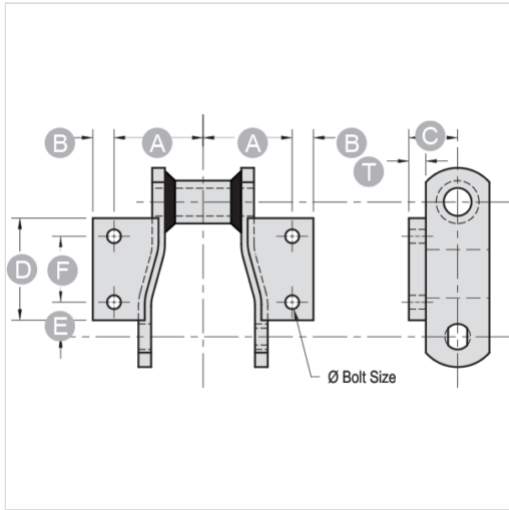

Industry: AG Spreader, Grain Processing, Car Wash Conveyor, Forest Products

NOTE: All dimensions shown in inches unless noted otherwise.

Part Number	Ø Bolt Size	A	B	C	D	E
K2-WR82XHD	3/8	2.375	5/8	1 1/4	2 1/4	1/2

Part Number	F	T
K2-WR82XHD	1.25	3/8

Questions about ordering? Call us!