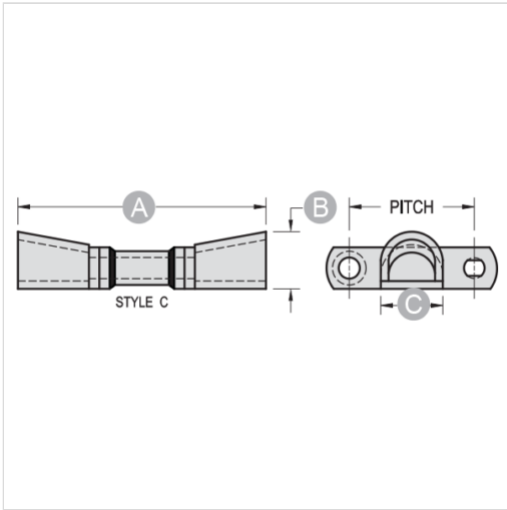

Industry: Forest Products

NOTE: All dimensions shown in inches unless noted otherwise. A and B dimensions can easily be altered to meet requirements. Specify A and B dimensions when inquiring.

Part Number	Average Pitch	A	B	C
Log Cradles WR124XHD-C	4.050	8 1/2	2 3/4	3