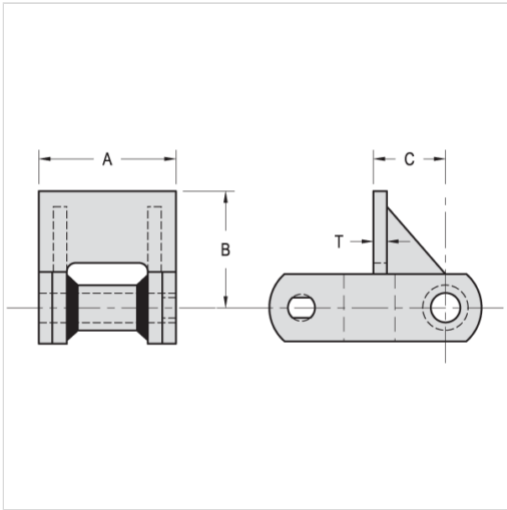

Industry: Grain Processing, Forest Products

All dimensions shown in inches unless noted otherwise.

Part Number	A	B	C	T
RF2-WR78	3	2 11/16	5/8	1/4

Questions about ordering? Call us!