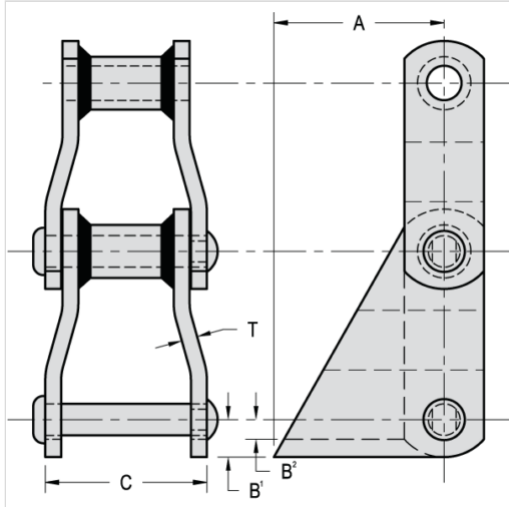

Mac Chain Co. Ltd.

800-663-0072
[UNITED STATES]

800-663-0072
[WESTERN CANADA]

877-833-1653
[EASTERN CANADA]

S1-WR124

ATTACHMENTS > Welded Steel Chain Attachments

Industry: Forest Products

All dimensions shown in inches unless noted otherwise.

Part Number	A	B1	B2	C	T
S1-WR124	3 3/4	7/8	11/16	3 5/8	3/8

Questions about ordering? Call us!