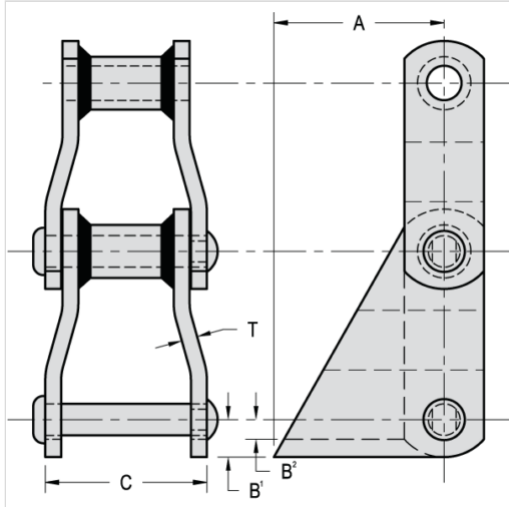

## S2-WR124

ATTACHMENTS > Welded Steel Chain Attachments

Industry: Forest Products

All dimensions shown in inches unless noted otherwise.

Part Number	A	B1	B2	C	T
S2-WR124	3 3/4	7/8	11/16	3 5/8	3/8

Questions about ordering? Call us!