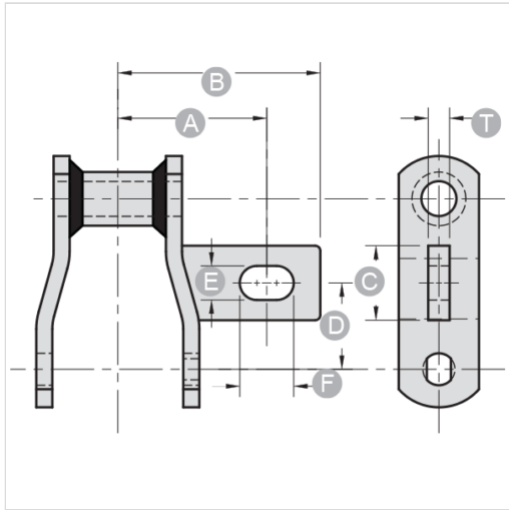

Industry: AG Spreader, Grain Processing, Car Wash Conveyor, Forest Products

NOTE: All dimensions shown in inches unless noted otherwise.

Part Number	A	B	C	D	E	F
Slotted A22-WR106XHD	4	5 5/16	3	3	13/16	1 1/2

Part Number	T
Slotted A22-WR106XHD	1/2

Questions about ordering? Call us!