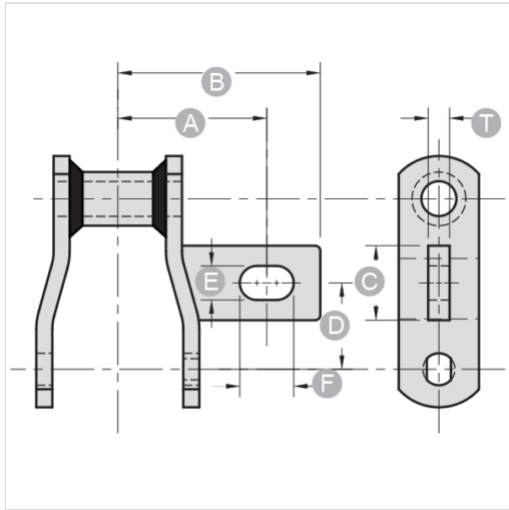

800-663-0072  
[UNITED STATES]

800-663-0072  
[WESTERN CANADA]

877-833-1653  
[EASTERN CANADA]

Slotted A22-WR106XHD  
Mac Chain Co. Ltd.  
ATTACHMENTS > Welded Steel Chain Attachments

Industry: AG Spreader, Grain Processing, Car Wash Conveyor, Forest Products

NOTE: All dimensions shown in inches unless noted otherwise.

Part Number	A	B	C	D	E	F
Slotted A22-WR106XHD	4	5 5/16	3	3	13/16	1 1/2

Part Number	T
Slotted A22-WR106XHD	1/2

Questions about ordering? Call us!