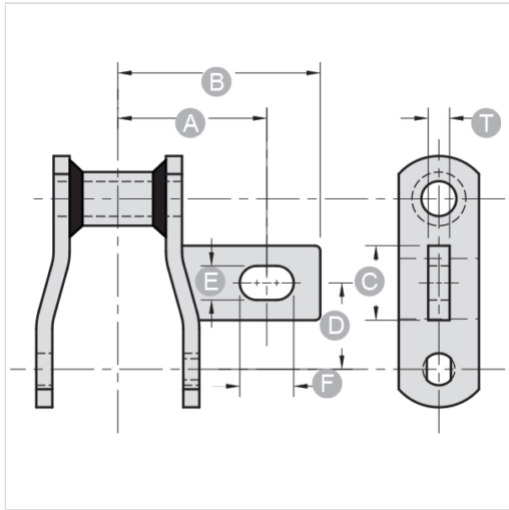

800-663-0072
[UNITED STATES]

800-663-0072
[WESTERN CANADA]

877-833-1653
[EASTERN CANADA]

Slotted A22-WR82
Mac Chain Co. Ltd.
ATTACHMENTS > Welded Steel Chain Attachments

Industry: AG Spreader, Grain Processing, Car Wash Conveyor, Forest Products

NOTE: All dimensions shown in inches unless noted otherwise.

Part Number	A	B	C	D	E	F
Slotted A22-WR82	2 1/2	3 1/2	1 1/2	1 1/2	9/16	1 1/4

Part Number	T
Slotted A22-WR82	3/8

Questions about ordering? Call us!