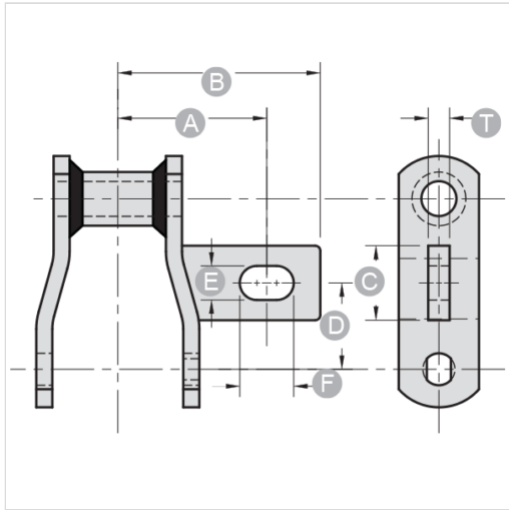

Industry: AG Spreader, Grain Processing, Car Wash Conveyor, Forest Products

NOTE: All dimensions shown in inches unless noted otherwise.

Part Number	A	B	C	D	E	F
Slotted A22-WR82	2 1/2	3 1/2	1 1/2	1 1/2	9/16	1 1/4

Part Number	T
Slotted A22-WR82	3/8

Questions about ordering? Call us!