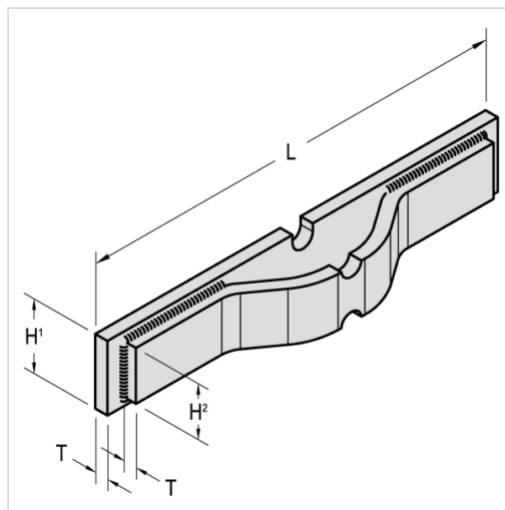

1 1/4 X 2 X 6 - 12S

Mac Chain Co. Ltd.
ATTACHMENTS > Fabricated Steel Skookum Flights Attachments

800-663-0072
[UNITED STATES]

800-663-0072
[WESTERN CANADA]

877-833-1653
[EASTERN CANADA]

Industry: Forest Products

Mac Fabricated Steel Skookum Flights may be installed at our plant or shipped separately for your installation at the job site

Part Number	Weight	Height	Overall Height		
		H2	H1	L	T
1 1/4 X 2 X 6 - 12S	19.130	3.000	4.000	12.000	3/4