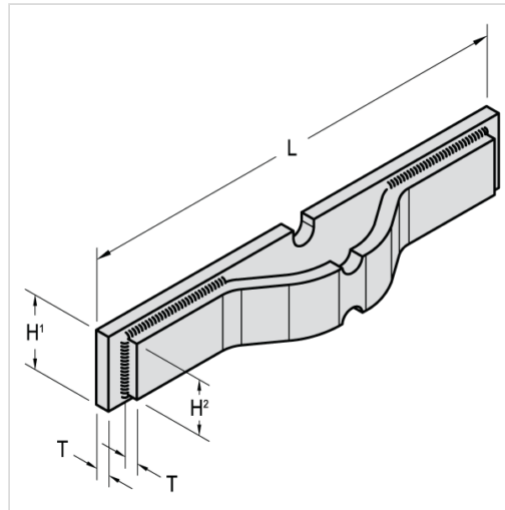

1 1/4 X 2 X 6 - 12S

Mac Chain Co. Ltd.
ATTACHMENTS > Fabricated Steel Skookum Flights Attachments

800-663-0072
[UNITED STATES]

800-663-0072
[WESTERN CANADA]

877-833-1653
[EASTERN CANADA]

Industry: Forest Products

Mac Fabricated Steel Skookum Flights may be installed at our plant or shipped separately for your installation at the job site

Part Number	Weight	Height	Overall Height		
		H2	H1	L	T
1 1/4 X 2 X 6 - 12S	19.130	3.000	4.000	12.000	3/4